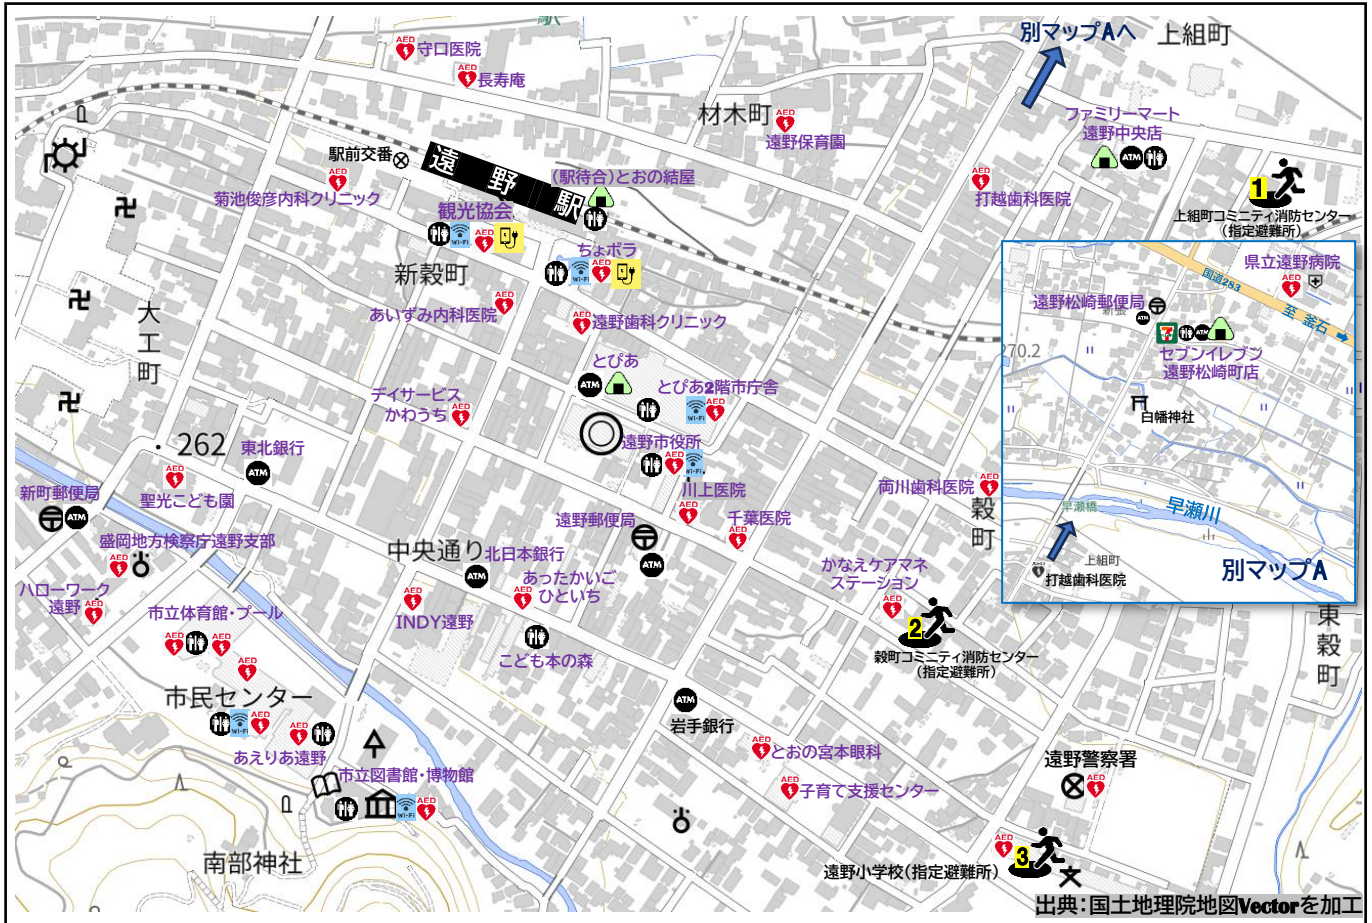

# Tono City Designated Evacuation Shelter's MAP around Tono Station

**TEL : 050-3816-2787 (24/7 365 days a year)**

- NHK World — News and emergency information provided in **20 languages** (QR Code ⇒)

NO. on the map	Facility Name	Address
1	Kamikumicho Community Fire Center	11-4,Kamikumicho,Tono,Iwate
2	Kokumachi Fire Community Center	14-12,Kokumachi,Tono,Iwate
3	Tono Elementary School Gymnasium	11-28,Higashidatecho,Tono,Iwate
4	Tono Junior High School Gymnasium	11-30,Shiraiwa,Matsuzakicho,Tono,Iwate
15	Hachiman-chiku Community Fire Center	22-23-8,Shiraiwa,Matsuzakicho,Tono,Iwate
16	Tono Kita Elementary School Gymnasium	43,Yagenbuchi,Shiraiwa,Matsuzakicho,Tono,Iwate
17	Tono Welfare Center	1-3,Yagenbuchi,Shiraiwa,Matsuzakicho,Tono,Iwate
18	Tono Ryokuho High School Gymnasium	21-14-1,Shiraiwa,Matsuzakicho,Tono,Iwate

# 遠野滞在サポートMAP

## 遠野駅周辺