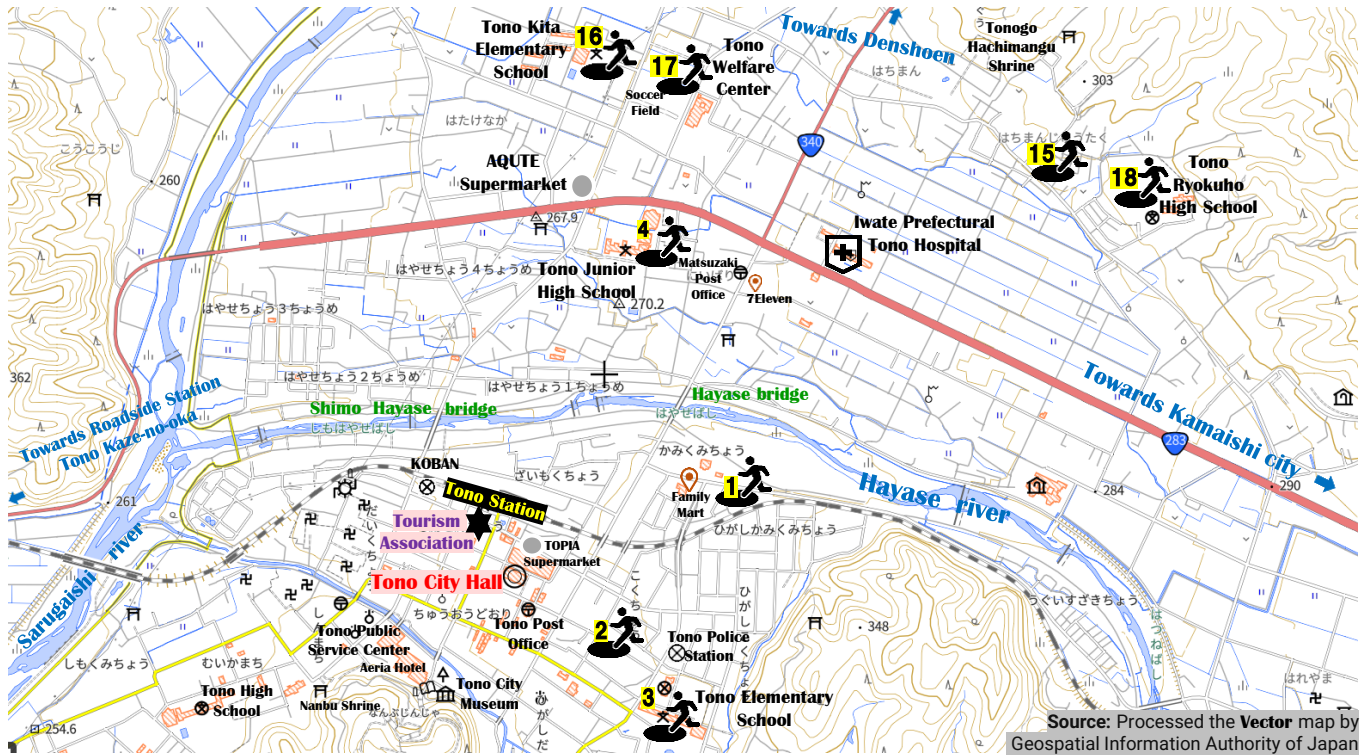

Tono City Designated Evacuation Shelter's MAP around Tono Station

Shelter Landslide & Flooding

Related Information

- ☐ **Tono City** Disaster Prevention and Crisis Management Division
  The designated evacuation shelter is not permanent. It will be opened in accordance with the instructions of Tono City.
- ☐ **JR Tōno Station** Train Status Information <https://traininfo.jreast.co.jp/train_info/e/>
- ☐ **★Tono Tourism Association** TEL:+81-198-62-1333

The following contact points provide information and advice during emergencies. If you have any problems, please contact the following offices.

- ☐ JNTO Japan Visitor **Hotline** (Available languages: **English, Chinese, Korean**)
  ⇒This is a multilingual call center operated by the Japan National Tourist Organization. It provides support in emergencies such as illness and disasters, as well as general tourist information.

TEL : 050-3816-2787 (24/7 365 days a year)

- ☐ NHK World — News and emergency information provided in **20 languages** (QR Code ⇒)

NO. on the map	Facility Name	Address
1	Kamikumicho Community Fire Center	11-4,Kamikumicho,Tono,Iwate
2	Kokumachi Fire Community Center	14-12,Kokumachi,Tono,Iwate
3	Tono Elementary School Gymnasium	11-28,Higashidatecho,Tono,Iwate
4	Tono Junior High School Gymnasium	11-30,Shiraiwa,Matsuzakicho,Tono,Iwate
15	Hachiman-chiku Community Fire Center	22-23-8,Shiraiwa,Matsuzakicho,Tono,Iwate
16	Tono Kita Elementary School Gymnasium	43,Yagenbuchi,Shiraiwa,Matsuzakicho,Tono,Iwate
17	Tono Welfare Center	1-3,Yagenbuchi,Shiraiwa,Matsuzakicho,Tono,Iwate
18	Tono Ryokuho High School Gymnasium	21-14-1,Shiraiwa,Matsuzakicho,Tono,Iwate